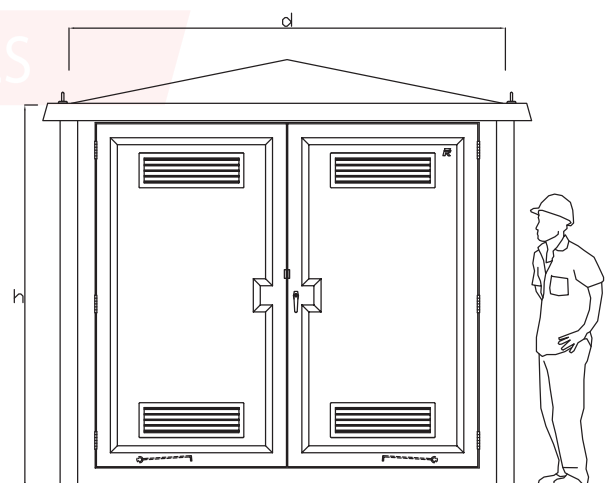

FRONT/REAR ELEVATION