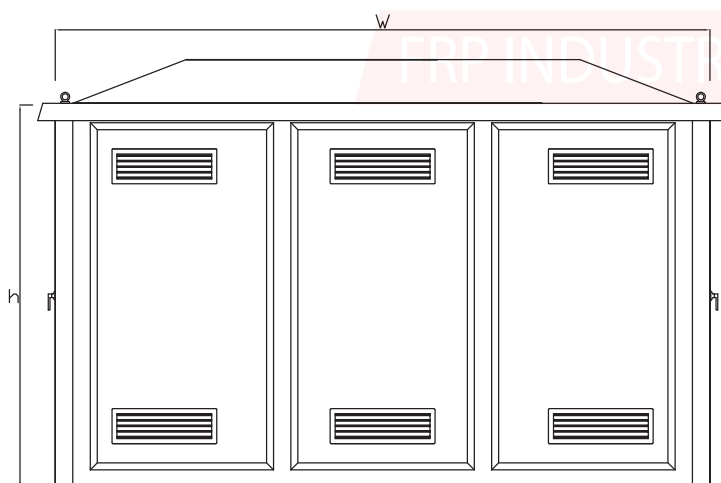

Model: FPS series (Kiosk for Package Sub-station)

- Naturally ventilated with double leaf door in front & rear
- Wall thickness 6 mm commonly and 10mm at stress points
- Anodized aluminum louvers with backup insect mesh
- Heavy duty butt hinges of stainless steel
- Heavy duty handle locking
- Wind stays on each door
- Lifting hooks
- All hardware of galvanized steel or corrosion resistant material
- Customizable with different accessories & dimensions

All dimensions are in mm

S.No.	Model Number	External Size		
		h	w	d
1	FPS250350210	2500	3500	2100
2	FPS250400260	2500	4000	2600
3	FPS250450310	2500	4500	3100
4	FPS300400260	3000	4000	2600
5	FPS300500310	3000	5000	3100
6	FPS300550560	3000	5500	5600